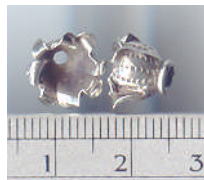

Tiger Tiger Hill Tribe Silver ~ Beads

B898 – 5pcs = 6gm

B899 – 10pcs = 3.5gm

B900 – 10pcs = 5gm

B901 – 15pcs = 12gm

B902 – 3pcs = 5gm

B903 – 10pcs = 40.5gm

B904 – 5pcs = 7gm

B905 – 5pcs = 10.2gm

B906 – 3pcs = 10gm

B907 – 5pcs = 16gm

B908 – 5pcs = 11.5gm

B909 – 2pcs = 8.5gm

B910 – 3pcs = 2.2gm

B911 – 2pcs = 4.6gm

B912 – 2pcs = 26gm

B913 – 2pcs = 40gm

B914 – 2pcs = 2.8gm

B915 – 2pcs = 1.8gm

B916 – 2pcs = 9.3gm

B917 – 1pcs = 18.2gm