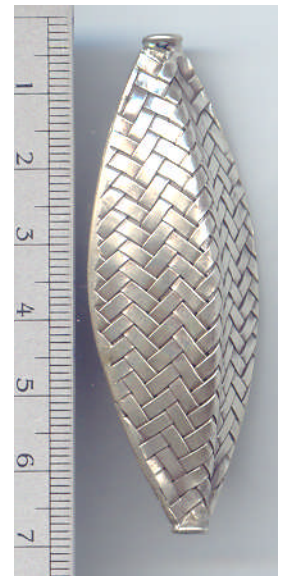

Tiger Tiger Hill Tribe Silver ~ Beads

B898 – 5pcs = 6gm

B899 – 10pcs = 3.5gm

B900 – 10pcs = 5gm

B901 – 15pcs = 12gm

B902 – 3pcs = 5gm

B903 – 10pcs = 40.5gm

B904 – 5pcs = 7gm

B905 – 5pcs = 10.2gm

B906 – 3pcs = 10gm

B907 – 5pcs = 16gm

B908 – 5pcs = 11.5gm

B909 – 2pcs = 8.5gm

B910 – 3pcs = 2.2gm

B911 – 2pcs = 4.6gm

B912 – 2pcs = 26gm

B913 – 2pcs = 40gm

B914 – 2pcs = 2.8gm

B915 – 2pcs = 1.8gm

B916 – 2pcs = 9.3gm

B917 – 1pcs = 18.2gm