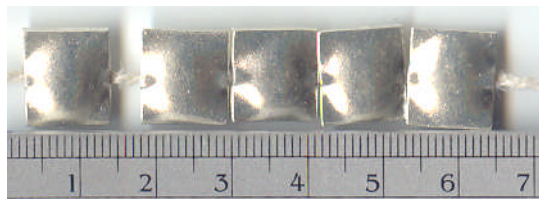

Tiger Tiger Hill Tribe Silver ~ Beads

B898 – 5pcs = 6gm

B899 – 10pcs = 3.5gm

B900 – 10pcs = 5gm

B901 – 15pcs = 12gm

B902 – 3pcs = 5gm

B903 – 10pcs = 40.5gm

B904 – 5pcs = 7gm

B905 – 5pcs = 10.2gm

B906 – 3pcs = 10gm

B907 – 5pcs = 16gm

B908 – 5pcs = 11.5gm

B909 – 2pcs = 8.5gm

B910 – 3pcs = 2.2gm

B911 – 2pcs = 4.6gm

B912 – 2pcs = 26gm

B913 – 2pcs = 40gm

B914 – 2pcs = 2.8gm

B915 – 2pcs = 1.8gm

B916 – 2pcs = 9.3gm

B917 – 1pcs = 18.2gm