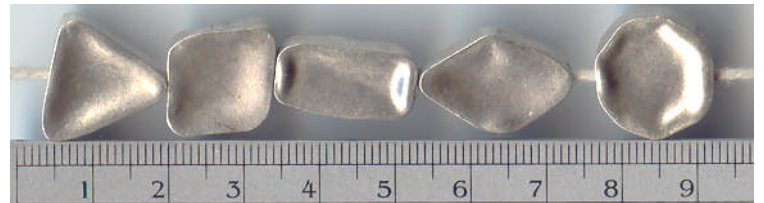

Tiger Tiger Hill Tribe Silver ~ Beads

B898 – 5pcs = 6gm

B899 – 10pcs = 3.5gm

B900 – 10pcs = 5gm

B901 – 15pcs = 12gm

B902 – 3pcs = 5gm

B903 – 10pcs = 40.5gm

B904 – 5pcs = 7gm

B905 – 5pcs = 10.2gm

B906 – 3pcs = 10gm

B907 – 5pcs = 16gm

B908 – 5pcs = 11.5gm

B909 – 2pcs = 8.5gm

B910 – 3pcs = 2.2gm

B911 – 2pcs = 4.6gm

B912 – 2pcs = 26gm

B913 – 2pcs = 40gm

B914 – 2pcs = 2.8gm

B915 – 2pcs = 1.8gm

B916 – 2pcs = 9.3gm

B917 – 1pcs = 18.2gm