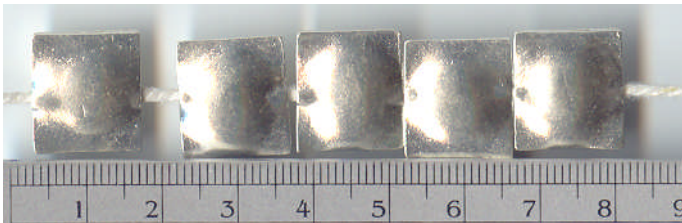

Tiger Tiger Hill Tribe Silver ~ Beads

B898 – 5pcs = 6gm

B899 – 10pcs = 3.5gm

B900 – 10pcs = 5gm

B901 – 15pcs = 12gm

B902 – 3pcs = 5gm

B903 – 10pcs = 40.5gm

B904 – 5pcs = 7gm

B905 – 5pcs = 10.2gm

B906 – 3pcs = 10gm

B907 – 5pcs = 16gm

B908 – 5pcs = 11.5gm

B909 – 2pcs = 8.5gm

B910 – 3pcs = 2.2gm

B911 – 2pcs = 4.6gm

B912 – 2pcs = 26gm

B913 – 2pcs = 40gm

B914 – 2pcs = 2.8gm

B915 – 2pcs = 1.8gm

B916 – 2pcs = 9.3gm

B917 – 1pcs = 18.2gm